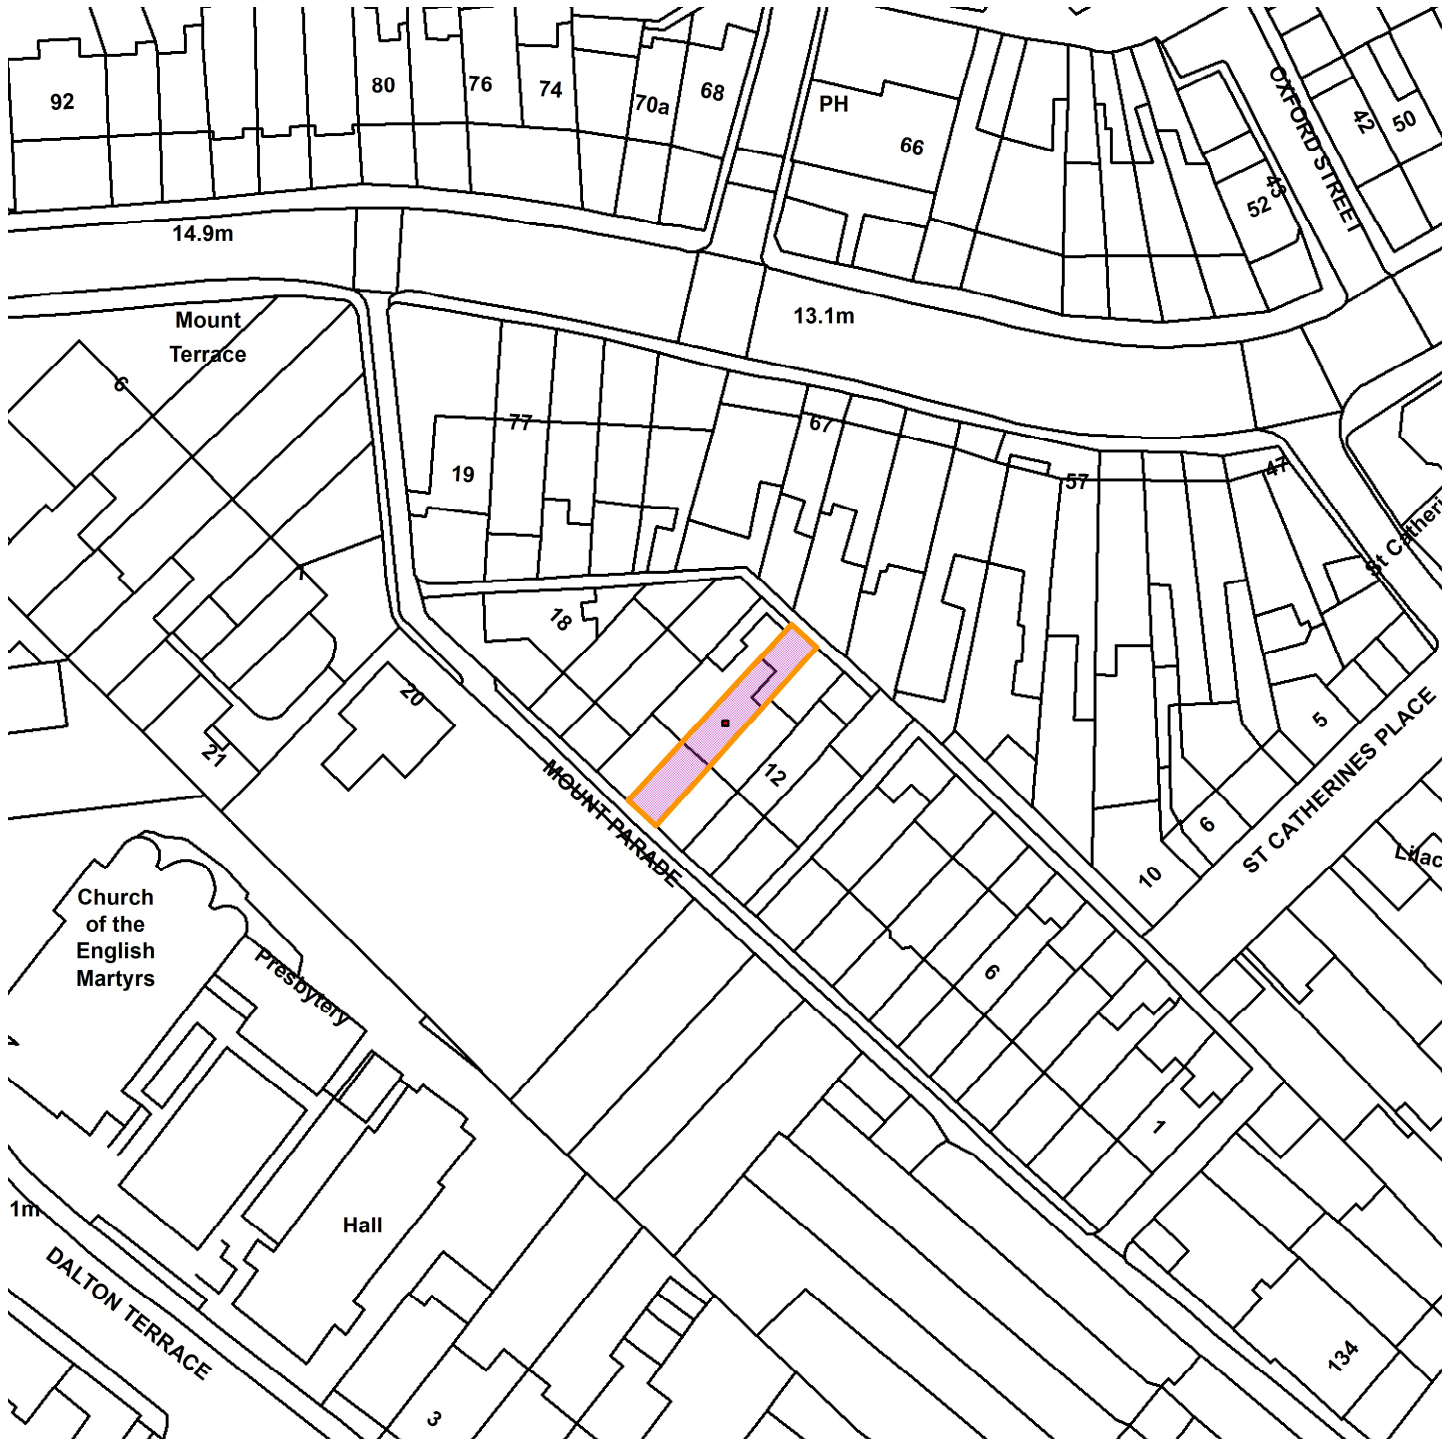

14 Mount Parade, York YO24 4AP

21/02140/LBC

GIS by ESRI (UK)

Scale : 1:836

Reproduced from the Ordnance Survey map with the permission of the Controller of Her Majesty's Stationery Office © Crown Copyright 2000.

Unauthorised reproduction infringes Crown Copyright and may lead to prosecution or civil proceedings.

Organisation	City of York Council
Department	Directorate of Place
Comments	Site Location Plan
Date	11 January 2022
SLA Number	